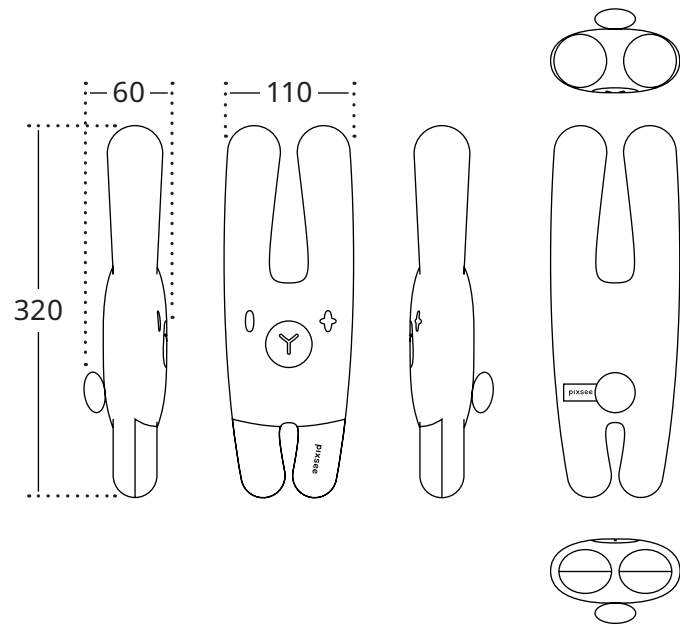

Pixsee Friends Appearance

Bunee