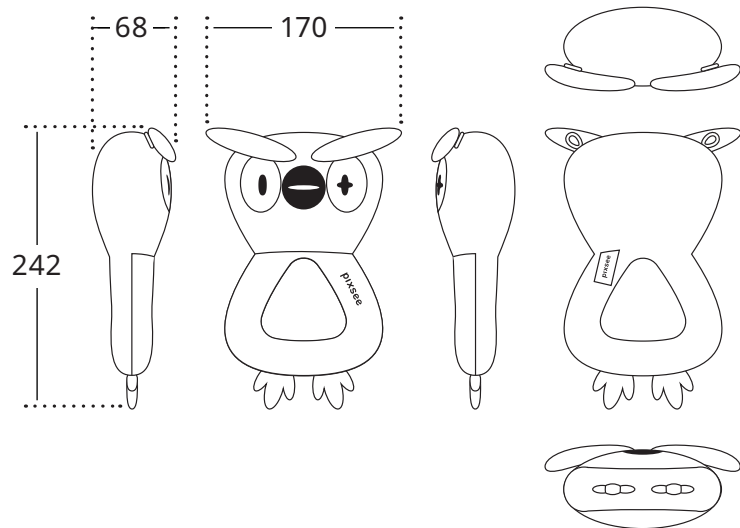

pixsee
friends

Instruction Manual

Pixsee Friends Specifications

Bunee	Model	ST-PIXD01
	Age	0+
	Dimensions	320 x 110 x 60 mm
	Main fabric	100% Polyester & 100% Linen
	Contents	Polyester
Trunkee	Model	ST-PIXD02
	Age	0+
	Dimensions	140 x 350 x 80 mm
	Main fabric	100% Polyester & 100% Linen
	Contents	Polyester
Monkee	Model	ST-PIXD03
	Age	0+
	Dimensions	260 x 210 x 60 mm
	Main fabric	100% Polyester
	Contents	Polyester

Dragee	Model	ST-PIXD04
	Age	0+
	Dimensions	245 x 270 x 75mm
	Main fabric	100% Polyester
	Contents	Polyester
Unicoree	Model	ST-PIXD05
	Age	0+
	Dimensions	245 x 314 x 75 mm
	Main fabric	100% Polyester
	Contents	Polyester
Owlee	Model	ST-PIXD06
	Age	0+
	Dimensions	170 x 242 x 68 mm
	Main fabric	100% Polyester
	Contents	Polyester

Pixsee Friends Appearance

Bunee

Monkee

Trunkee

Dragee

Unicoree

Owlee

The QR Code on the tag label is important information during the pairing process, please keep it properly for future reference.