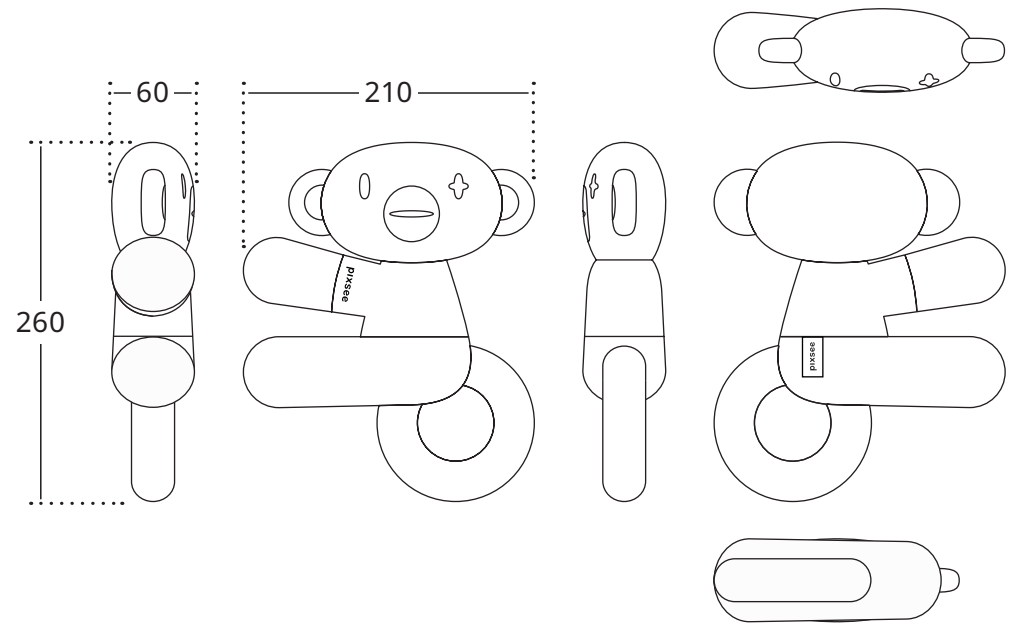

Pixsee Friends Appearance

Monkee